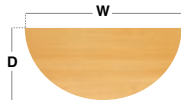

Deluxe Fliptop - Meeting Room Tables

Rectangular Deluxe Fliptop Tables

CODE	W	D	H	RRP
DFLP12	1200	800	725	£538
DFLP14	1400	800	725	£548
DFLP16	1600	800	725	£580

- Rectangular tables 800mm deep with a folding table top for easy storage
- Fliptop to manoeuvre between tight spaces and nest together

Semi-Circular Deluxe Fliptop Table

CODE	W	D	H	RRP
DFLPS	1600	800	725	£607

- Semi-circular tables 800mm deep with a tilting frame for easy storage
- Modular tables for multiple configurations with lockable castors

Nesting Deluxe Fliptop Tables

Beech (B) Maple (M) Oak (O) Walnut (W) White (WH)

Black frame (K) Silver frame (S) White frame (WH)

Please add frame finish followed by table top colour when ordering e.g. DFLP12 with Black frame and Oak top = DFLP12-K-O