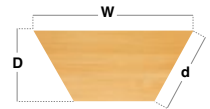

Semi-Circular Deluxe Fliptop Table

CODE	W	D	H	RRP
DFLPS	1600	800	725	£607

- Semi-circular tables 800mm deep with a tilting frame for easy storage
- Modular tables for multiple configurations with lockable castors

Trapezoidal Deluxe Fliptop Table

CODE	W	D	d	H	RRP
DFLPT	1600	694	800	725	£607

- Trapezoidal tables 800mm deep with a tilting frame for easy storage
- 25mm scratch resistant tops with impact resistant, rigid ABS edging

Nesting Deluxe Fliptop Tables

Beech (B) Maple (M) Oak (O) Walnut (W) White (WH)

Black frame (K) Silver frame (S) White frame (WH)

Please add frame finish followed by table top colour when ordering e.g. DFLP12 with Black frame and Oak top = DFLP12-K-O