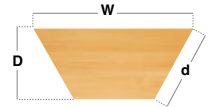

- Trapezoidal tables with folding tubular curved frame
- 25mm scratch resistant tops with impact resistant, rigid ABS edging