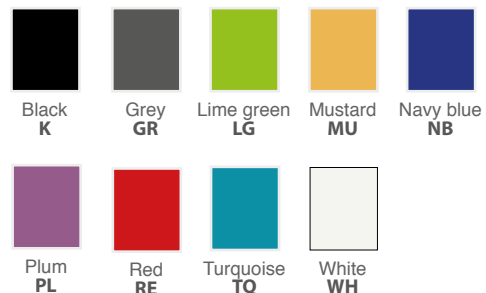

STR501C-LG

STR502C-NB

STR503K-WH

STR504W-K

STR603K-PL

STR604W-RE

STR601C-MU

A simple design with a chic edge, the Strut family of seating has a solution for a variety of environments. Multiple base options and 9 shell colours make Strut the perfect, customisable choice for cafe and dining environments, guest seating, or meeting spaces. These sleek chairs and stools are both easy on the eye and easy on the body.

- Versatile in appearance and function with 4 frame styles
- Mix or match these lightweight, comfortable cafe and dining chairs & stools
- Chrome sled and 4 leg and sled frames to complement the 9 shell colours
- Stylish 4 leg frames with interlocking detail in the crevices of the legs

Please add chair colour when ordering
eg. STR501C in lime green = STR501C-LG

Finish

Dimensions

Code	Overall depth	Overall width	Overall height	Seat height	Seat depth	Seat width
STR501C	530	480	850	450	380	440
STR502C	530	480	850	450	380	440
STR503C	510	450	850	450	380	440
STR504C	510	450	850	450	380	440
STR601C	530	480	1160	760	380	440
STR603C	510	450	1160	760	380	440
STR604C	510	450	1160	760	380	440